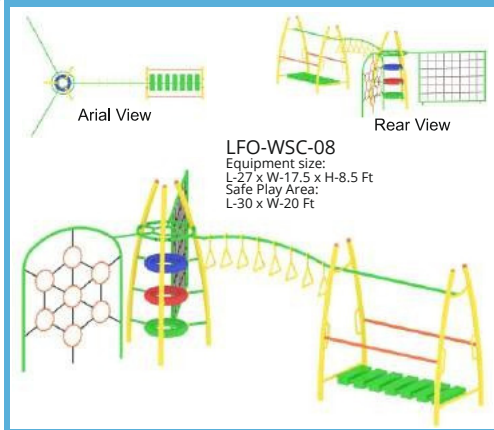

LFO-WSC-03
Equipment size:
L-16.40 x W-13.10 x H-9.80
Safe Play Area:
L-19 x W-15 Ft

Rear View

Aerial View

LFO-WSC-04
Equipment size:
L-34 x W-6 x H-8.5 Ft
Safe Play Area:
L-36 x W-8 Ft

Rear View

Aerial View

LFO-WSC-05
Equipment size:
L-17.4 x W-4 x H-8.5 Ft
Safe Play Area:
L-19 x W-7 Ft

Rear View

Aerial View

LFO-WSC-06
Equipment size:
L-18 x W-5 x H-8.5 Ft
Safe Play Area:
L-20 x W-7 Ft

Rear View

Arial View

Rear View