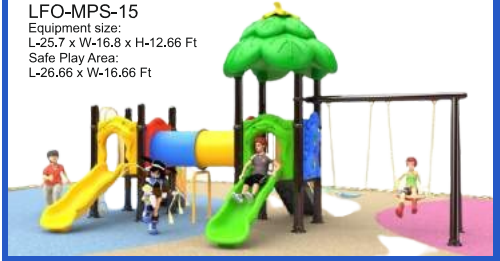

Rear View

Arial View

LFO-MPS-14-A

Equipment size:
L-29 x W-27.5 x H-12.66 Ft

Rear View

Arial View

LFO-MPS-15

Equipment size:
L-25.7 x W-16.8 x H-12.66 Ft
Safe Play Area:
L-26.66 x W-16.66 Ft