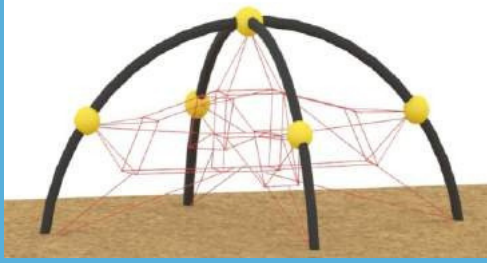

LFO-CL-24
Fourway Climber
D18ft x H7ft