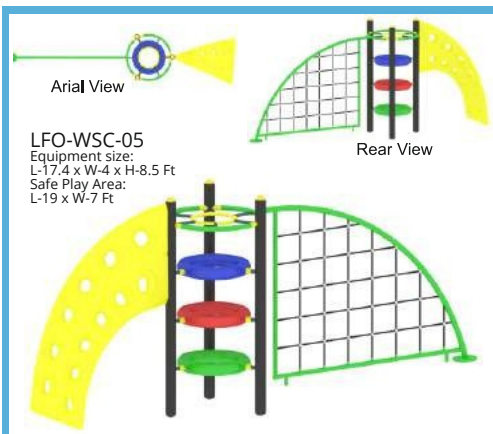

LFO-WSC-01
Equipment size:
Circular Area of 27 Ft
Safe Play Area:
Circular Area of 30 Ft

Rear View

Aerial View

LFO-WSC-02
Equipment size:
L-19.65 x W-5 x H-9.84 Ft
Safe Play Area:
L-21 x W-7 Ft

Aerial View

LFO-WSC-03
Equipment size:
L-16.40 x W-13.10 x H-9.80
Safe Play Area:
L-19 x W-15 Ft

Rear View

Aerial View

LFO-WSC-04
Equipment size:
L-34 x W-6 x H-8.5 Ft
Safe Play Area:
L-36 x W-8 Ft

Rear View

Aerial View

LFO-WSC-05
Equipment size:
L-17.4 x W-4 x H-8.5 Ft
Safe Play Area:
L-19 x W-7 Ft

Rear View

Aerial View

LFO-WSC-06
Equipment size:
L-18 x W-5 x H-8.5 Ft
Safe Play Area:
L-20 x W-7 Ft

Rear View

Arial View

Rear View