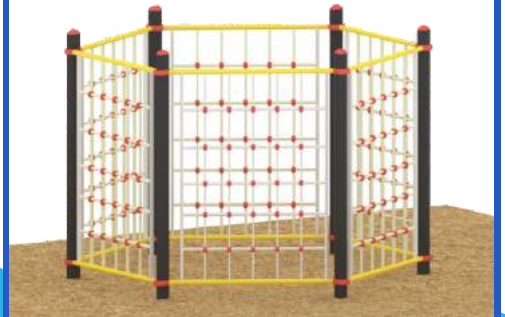

LFO-CL-27
Complex
Climber L44 x
W4 x H7ft

LFO-CL-25
Hexagonal Climber
D6ft x H7.5ft