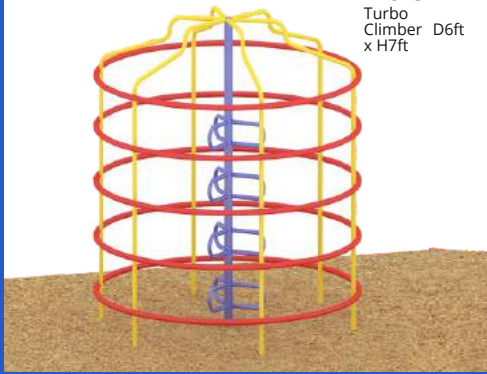

LFO-CL-22
Turbo Climber
D6ft x H7ft