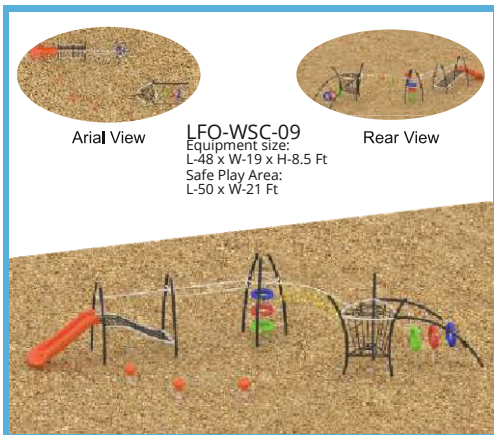

LFO-WSC-03
Equipment size:
L-16.40 x W-13.10 x H-9.80
Safe Play Area:
L-19 x W-15 Ft

Rear View

Aerial View

LFO-WSC-04
Equipment size:
L-34 x W-6 x H-8.5 Ft
Safe Play Area:
L-36 x W-8 Ft

Rear View

Aerial View

LFO-WSC-05
Equipment size:
L-17.4 x W-4 x H-8.5 Ft
Safe Play Area:
L-19 x W-7 Ft

Rear View

Aerial View

LFO-WSC-06
Equipment size:
L-18 x W-5 x H-8.5 Ft
Safe Play Area:
L-20 x W-7 Ft

Rear View

Arial View

Rear View

LFO-WSC-13

Equipment size:
L-36 x W-30 x H-14 Ft
Safe Play Area:
L-39 x W-33 Ft

LFO-SW-01
Single Swing
L-4 x W-2 x H-7 Ft

LFO-SW-02
Double Arch Swing
L-9 x W-4.6 x H-7 Ft

LFO-SW-03
Double Swing
L-9 x W-4 x H-7 Ft