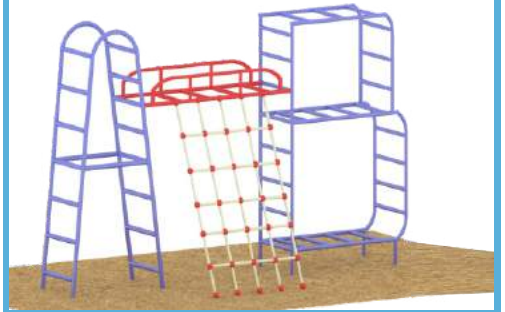

LFO-CL-20
Arch Climber
H -9.8 Ft
L - 9.6 Ft
W - 9.6 Ft

LFO-CL-21
Half Round Climber
L14 x
W2.5 x H7ft

LFO-CL-22
Turbo Climber
D6ft x H7ft

LFO-CL-23
AtoB Climber
L11.5 x W4.5 x H7ft

LFO-CL-24
Fourway Climber
D18ft x H7ft