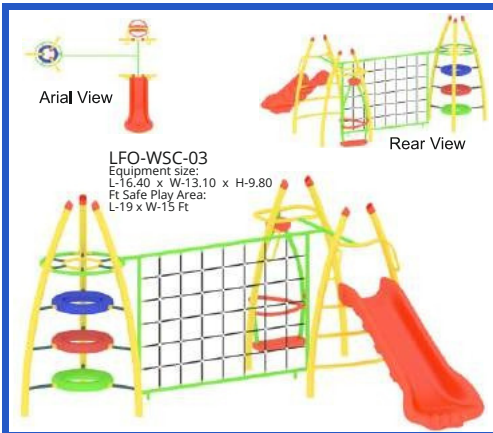

Arial View

Rear View

LFO-JPS-12
Equipment size:
L-10 x W-8 x H-12 Ft

Aerial View

Rear View

LFO-JPS-13
Equipment size:
L-10 x W-9.5 x H-10 Ft

Aerial View

Rear View

LFO-JPS-14
Equipment size:
L-16.5 x W-12 x H-12 Ft

Aerial View

Rear View

LFO-JPS-15
Equipment size:
L-22.5 x W-19.5 x H-12 Ft

Aerial View

Rear View

LFO-JPS-16
Equipment size:
L-24 x W-9.5 x H-12 Ft

Aerial View

LFO-WSC-01
Equipment size:
Circular Area of 27 Ft
Safe Play Area:
Circular Area of 30 Ft

Rear View

Aerial View

LFO-WSC-02
Equipment size:
L-19.65 x W-5 x H-9.84 Ft
Safe Play Area:
L-21 x W-7 Ft

Aerial View