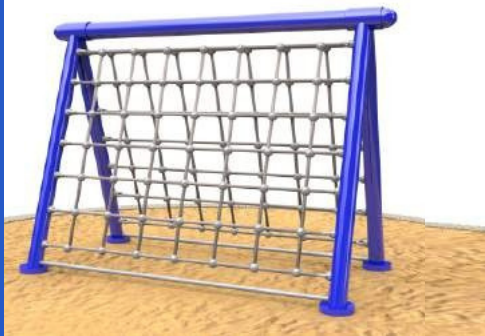

LF0-CL-03
Wall Climber
L-15 x H-6.5 Ft

LF0-CL-04
Twisted Scrambler
260x200cm

LF0-CL-05
Net Climber
L-7 x H-7.5 Ft

LF0-CL-06
Double Net Climber
L-10 x W-5.22 x H-7 Ft

LFO-CL-07
Circular Scrambler
12 Ft Dia