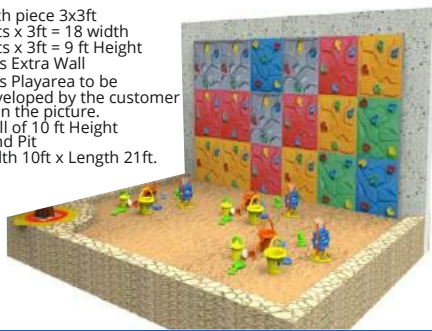

Sea Horse MGR

5 Ft Dia

LFO-MGR-07

Pony MGR

5 Ft Dia

LF0-CL-01
Triangle Climber
L-8 x W-8 x H-5 Ft

LF0-CL-02
Garden Rock Climber

Each piece 3x3ft
6pcs x 3ft = 18 width
3pcs x 3ft = 9 ft Height
Plus Extra Wall
Plus Playarea to be developed by the customer as in the picture.
Wall of 10 ft Height
Sand Pit
width 10ft x Length 21ft.