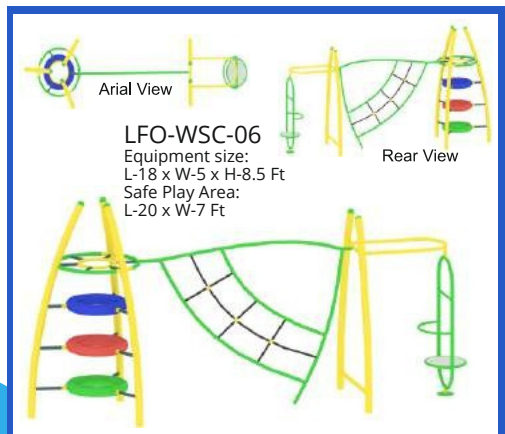

LFO-WSC-01
Equipment size:
Circular Area of 27 Ft
Safe Play Area:
Circular Area of 30 Ft

Rear View

Aerial View

LFO-WSC-02
Equipment size:
L-19.65 x W-5 x H-9.84 Ft
Safe Play Area:
L-21 x W-7 Ft

Aerial View

LFO-WSC-03
Equipment size:
L-16.40 x W-13.10 x H-9.80
Safe Play Area:
L-19 x W-15 Ft

Rear View

Aerial View

LFO-WSC-04
Equipment size:
L-34 x W-6 x H-8.5 Ft
Safe Play Area:
L-36 x W-8 Ft

Rear View

Aerial View

LFO-WSC-05
Equipment size:
L-17.4 x W-4 x H-8.5 Ft
Safe Play Area:
L-19 x W-7 Ft

Rear View

Aerial View

LFO-WSC-06
Equipment size:
L-18 x W-5 x H-8.5 Ft
Safe Play Area:
L-20 x W-7 Ft

Rear View

Arial View

Rear View