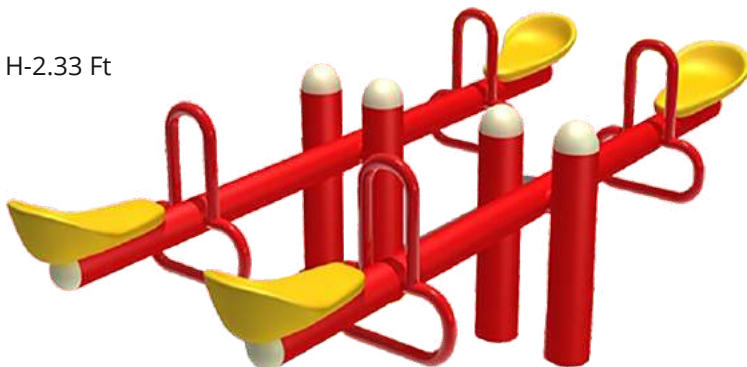

Size: L-18 x W-9.2 Ft
Platform Height: 7 Ft

LFO-SD-07

Curve Slide

Size: L-20 x W-5.5 x H-11.5 Ft
Platform Height: 7 Ft

LFO-SD-08

Triple Slide

Platform Height: 7ft.
L-26.5 x W-12.5 x H-12 Ft

LFO-SS-01
Multiseater See-Saw
L-9.33 x W-1.33 x H-2.6 Ft

LFO-SS-02
Junior See-Saw
L-6.66 x W-2 x H-2.33 Ft

LFO-SS-04
Doggy See-Saw
L-6.66 x W-1.66 x H-2.33 Ft

LFO-SS-05
Car See-Saw
L-7.33 x W-1.43 x H-3.66 Ft

LFO-SS-06
L-6.6 x W-4 x H-2.33 Ft

LFO-SS-07
Pony See-Saw
L-6.66 x W-1.66 x H-2.33 Ft

LFO-SS-08
Sea Horse See-Saw
L-6.66 x W-1.66 x H-2.33 Ft

LF0-MGR-01
Standing Large MGR
Size Of Equipment: 5 Ft Dia
Safe Play: 6.5 Ft Dia

LF0-MGR-02
Standing Small MGR
Size Of Equipment: 4 Ft Dia
Safe Play: 6 Ft Dia

LFO-MGR-03
Size of Equipment: 5Ft
Dia Safe Play: 6.5 Ft Dia

LF0-MGR-04
Horse MGR
Size of Equipment: 4Ft
Dia Safe Play: 6 Ft Dia

LFO-MGR-05

Seating MGR

Size Of Equipment: 5 Ft Dia

Safe Play: 6.5 Ft Dia

LFO-MGR-06