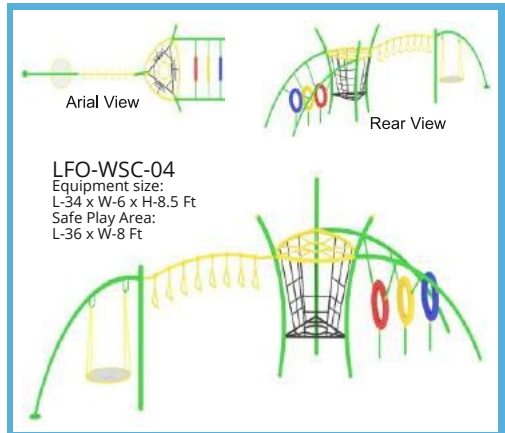

LFO-JPS-14
Equipment size:
L-16.5 x W-12 x H-12 Ft

Aerial View

Rear View

LFO-JPS-15
Equipment size:
L-22.5 x W-19.5 x H-12 Ft

Aerial View

Rear View

LFO-JPS-16
Equipment size:
L-24 x W-9.5 x H-12 Ft

Aerial View

LFO-WSC-01
Equipment size:
Circular Area of 27 Ft
Safe Play Area:
Circular Area of 30 Ft

Rear View

Aerial View

LFO-WSC-02
Equipment size:
L-19.65 x W-5 x H-9.84 Ft
Safe Play Area:
L-21 x W-7 Ft

Aerial View

LFO-WSC-03
Equipment size:
L-16.40 x W-13.10 x H-9.80
Safe Play Area:
L-19 x W-15 Ft

Rear View

Aerial View

LFO-WSC-04
Equipment size:
L-34 x W-6 x H-8.5 Ft
Safe Play Area:
L-36 x W-8 Ft

Rear View

Aerial View