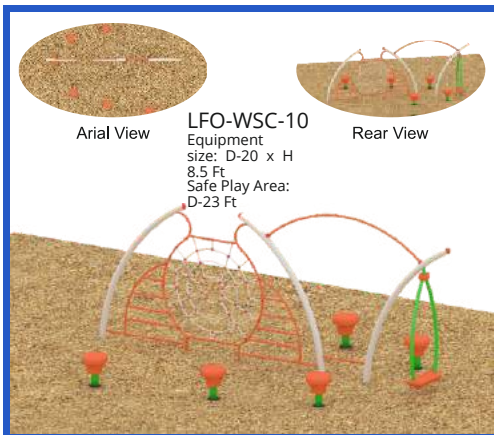

LFO-WSC-03
Equipment size:
L-16.40 x W-13.10 x H-9.80
Safe Play Area:
L-19 x W-15 Ft

Rear View

Aerial View

LFO-WSC-04
Equipment size:
L-34 x W-6 x H-8.5 Ft
Safe Play Area:
L-36 x W-8 Ft

Rear View

Aerial View

LFO-WSC-05
Equipment size:
L-17.4 x W-4 x H-8.5 Ft
Safe Play Area:
L-19 x W-7 Ft

Rear View

Aerial View

LFO-WSC-06
Equipment size:
L-18 x W-5 x H-8.5 Ft
Safe Play Area:
L-20 x W-7 Ft

Rear View

Arial View

Rear View