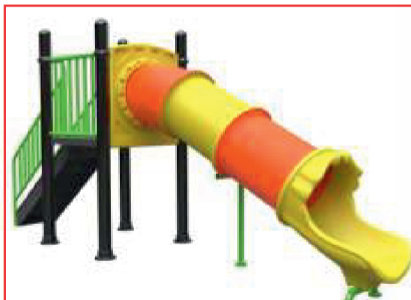

TFID-79
Toy Organiser Shelf
L 43.5" xW13.5"XH32"

TFID-80
Staight Shelf
L 43.5" xW13.5"XH32"

OUTDOOR PLAY EQUIPMENTS

TENFOLDS

MULTI PLAY STATION

TENFOLDS

MULTI PLAY STATION

TENFOLDS