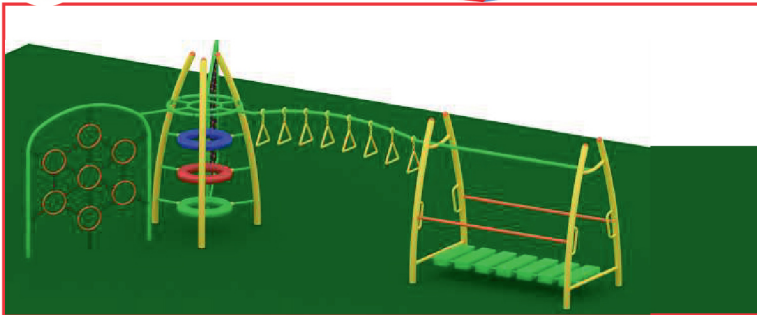

MULTI PLAY STATION

TENFOLDS