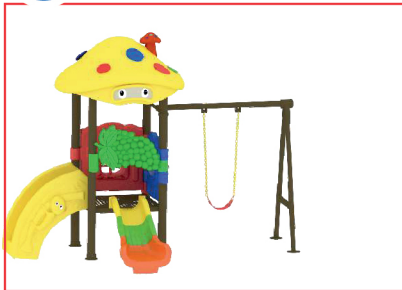

TFID-79
Toy Organiser Shelf
L 43.5" xW13.5"XH32"

TFID-80
Staight Shelf
L 43.5" xW13.5"XH32"

OUTDOOR PLAY EQUIPMENTS

TENFOLDS

MULTI PLAY STATION

TENFOLDS

MULTI PLAY STATION

TENFOLDS