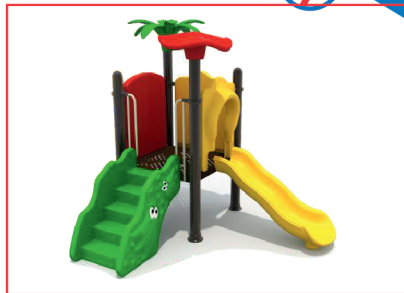

TFID-79
Toy Organiser Shelf
L 43.5" xW13.5"XH32"

TFID-80
Staight Shelf
L 43.5" xW13.5"XH32"

OUTDOOR PLAY EQUIPMENTS

TENFOLDS

MULTI PLAY STATION

TENFOLDS

MULTI PLAY STATION

TENFOLDS